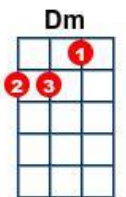

Wooden Heart [C]

Artist: Elvis Presley writer: Fred Wise, Ben Weisman, Kay Twomey, Bert Kaempfert

<https://www.youtube.com/watch?v=05ZgyoZvhgI> Note Different Key

Intro: [C] / [G7] / [C] / [G7] / [C] / [G7] / [C] STOP

[NC] Can't you [C] see I love [F] you,
please don't [C] break my heart in two,
that's not hard to do,
'cause I [G7] don't have a wooden [C] heart.

[NC] And if [C] you say good[F]bye,
then I [C] know that I would cry,
Maybe I would die,
'cause I [G7] don't have a wooden [C] heart.