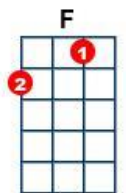

[C] There's no [G7] strings upon this
[C]. love [F]. of [C]. mine,
[C] it was [F] always you from the [C] start. [C] [G7] /

[NC] Treat me [C] nice, treat me [F] good,
treat me [C] like you really should,
'cause I'm not made of wood,
and I [G7] don't have a wooden [C] heart.