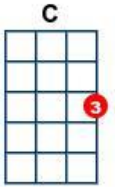

Wooden Heart [C]

Artist: Elvis Presley writer: Fred Wise, Ben Weisman, Kay Twomey, Bert Kaempfert

<https://www.youtube.com/watch?v=05ZgyoZvhgI> Note Different Key

Intro: [C] / [G7] / [C] / [G7] / [C] / [G7] / [C] STOP

[NC] Can't you [C] see I love [F] you,
please don't [C] break my heart in two,
that's not hard to do,
'cause I [G7] don't have a wooden [C] heart.

[NC] And if [C] you say good[F]bye,
then I [C] know that I would cry,
Maybe I would die,
'cause I [G7] don't have a wooden [C] heart.