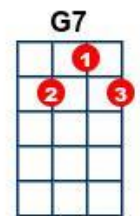

Wooden Heart [C]

Artist: Elvis Presley writer: Fred Wise, Ben Weisman, Kay Twomey, Bert Kaempfert

<https://www.youtube.com/watch?v=05ZgyoZvhgI> Note Different Key

Intro: [C] / [G7] / [C] / [G7] / [C] / [G7] / [C] STOP

[NC] Can't you [C] see I love [F] you,
please don't [C] break my heart in two,
that's not hard to do,
'cause I [G7] don't have a wooden [C] heart.

[NC] And if [C] you say good[F]bye,
then I [C] know that I would cry,
Maybe I would die,
'cause I [G7] don't have a wooden [C] heart.

[C] There's no [G7] strings upon this
[C]. love [F]. of [C]. mine,
[C] it was [F] always you from the [C] start. [C] [G7] /

[NC] Treat me [C] nice, treat me [F] good,
treat me [C] like you really should,
'cause I'm not made of wood,
and I [G7] don't have a wooden [C] heart.